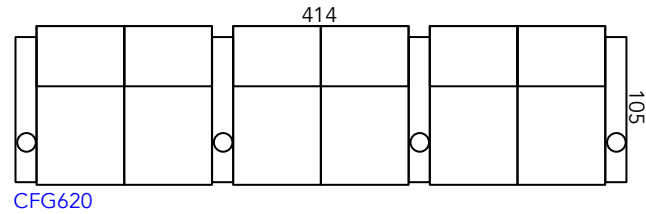

Manhattan Cinema Seating Guide

New Yorker
Pro Series

July 2019 Revision

As our products are made by hand, all dimensions are approximate only.

Reclined

Chair Moves Back
10cm & Forward
53cm (168cm Total)