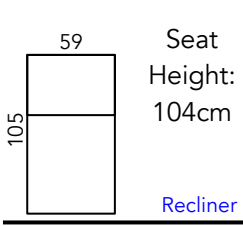

Manhattan Cinema Seating Guide

New Yorker
Pro Series

July 2019 Revision

As our products are made by hand, all dimensions are approximate only.

Reclined

Chair Moves Back
10cm & Forward
53cm (168cm Total)