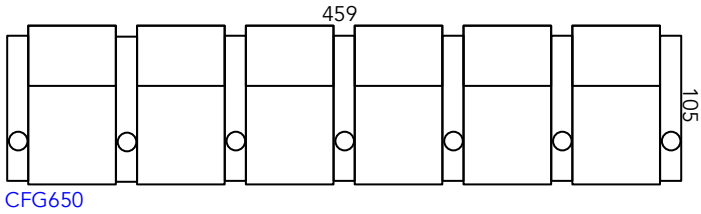

Manhattan Cinema Seating Guide

New Yorker
Pro Series

July 2019 Revision

As our products are made by hand, all dimensions are approximate only.

Reclined

Chair Moves Back
10cm & Forward
53cm (168cm Total)