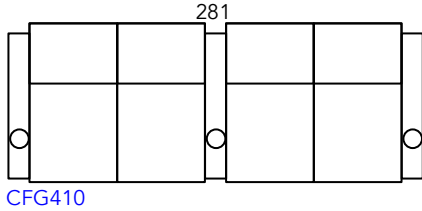

Manhattan Cinema Seating Guide

New Yorker
Pro Series

July 2019 Revision

As our products are made by hand, all dimensions are approximate only.

Reclined

Chair Moves Back
10cm & Forward
53cm (168cm Total)