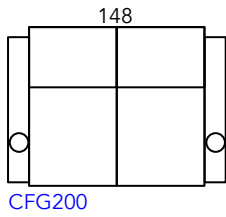

Manhattan Cinema Seating Guide

New Yorker
Pro Series

July 2019 Revision

As our products are made by hand, all dimensions are approximate only.

Reclined

Chair Moves Back
10cm & Forward
53cm (168cm Total)