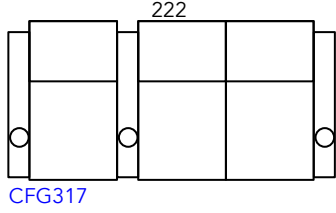

Manhattan Cinema Seating Guide

New Yorker
Pro Series

July 2019 Revision

As our products are made by hand, all dimensions are approximate only.

Reclined

Chair Moves Back
10cm & Forward
53cm (168cm Total)