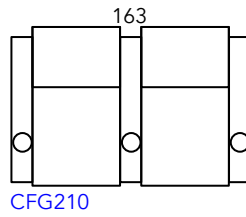

Manhattan Cinema Seating Guide

New Yorker
Pro Series

July 2019 Revision

As our products are made by hand, all dimensions are approximate only.

Reclined

Chair Moves Back
10cm & Forward
53cm (168cm Total)