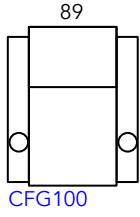

Manhattan Cinema Seating Guide

New Yorker
Pro Series

July 2019 Revision

As our products are made by hand, all dimensions are approximate only.

Reclined

Chair Moves Back
10cm & Forward
53cm (168cm Total)