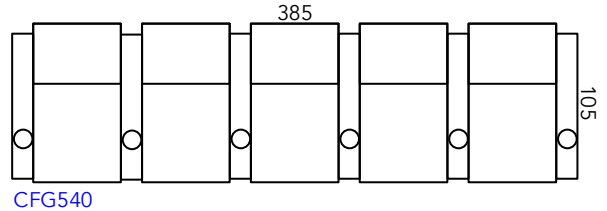

Manhattan Cinema Seating Guide

New Yorker
Pro Series

July 2019 Revision

As our products are made by hand, all dimensions are approximate only.

Reclined

Chair Moves Back
10cm & Forward
53cm (168cm Total)