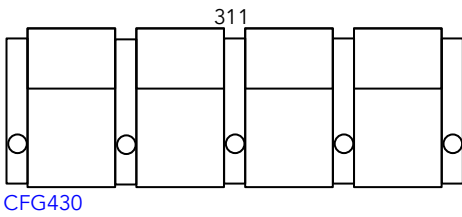

Manhattan Cinema Seating Guide

New Yorker
Pro Series

July 2019 Revision

As our products are made by hand, all dimensions are approximate only.

Reclined

Chair Moves Back
10cm & Forward
53cm (168cm Total)