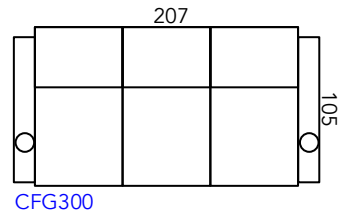

Manhattan Cinema Seating Guide

New Yorker
Pro Series

July 2019 Revision

As our products are made by hand, all dimensions are approximate only.

Reclined

Chair Moves Back
10cm & Forward
53cm (168cm Total)