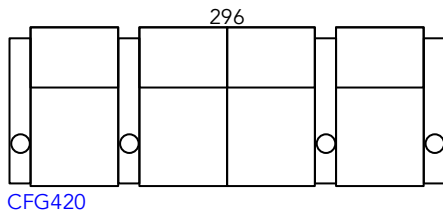

Manhattan Cinema Seating Guide

New Yorker
Pro Series

July 2019 Revision

As our products are made by hand, all dimensions are approximate only.

Reclined

Chair Moves Back
10cm & Forward
53cm (168cm Total)