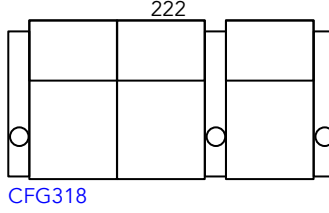

Manhattan Cinema Seating Guide

New Yorker
Pro Series

July 2019 Revision

As our products are made by hand, all dimensions are approximate only.

Reclined

Chair Moves Back
10cm & Forward
53cm (168cm Total)