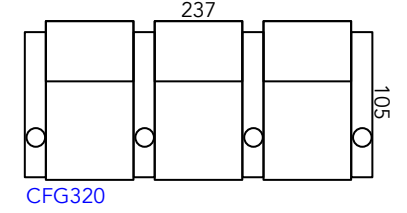

Manhattan Cinema Seating Guide

New Yorker
Pro Series

July 2019 Revision

As our products are made by hand, all dimensions are approximate only.

Reclined

Chair Moves Back
10cm & Forward
53cm (168cm Total)