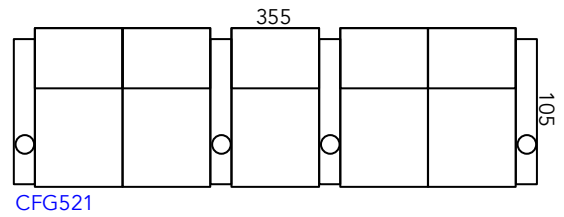

Manhattan Cinema Seating Guide

New Yorker
Pro Series

July 2019 Revision

As our products are made by hand, all dimensions are approximate only.

Reclined

Chair Moves Back
10cm & Forward
53cm (168cm Total)