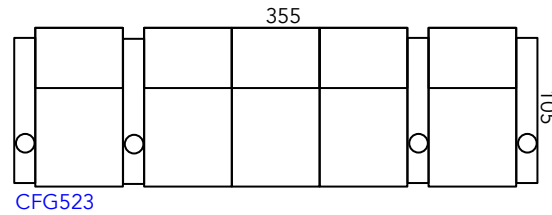

Manhattan Cinema Seating Guide

New Yorker
Pro Series

July 2019 Revision

As our products are made by hand, all dimensions are approximate only.

Reclined

Chair Moves Back
10cm & Forward
53cm (168cm Total)